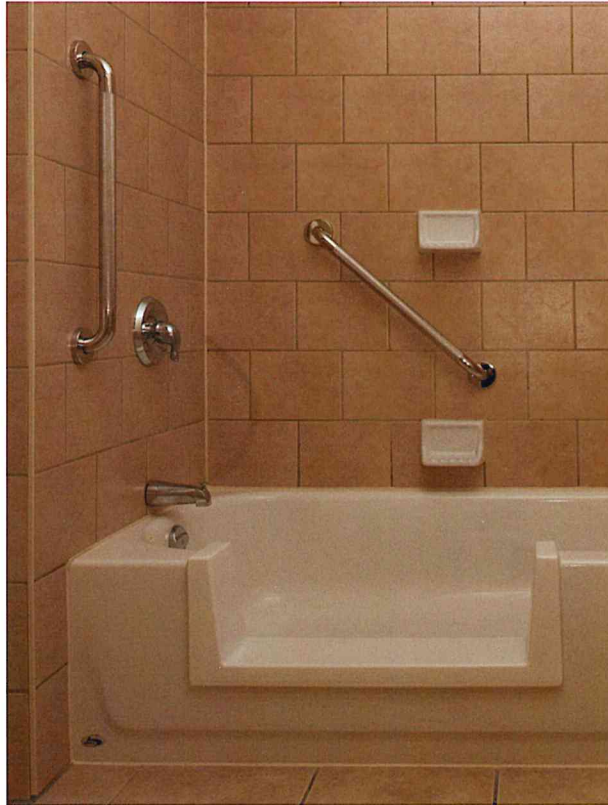

**We Specialize in:** 

- Bathtub to Shower Conversions
- Walk-in Bathtubs
- Comfort Height Toilets
- AODA Safety Grab Bars
- Non-Slip Bath/Shower Surfaces
- Hand-Held Shower Systems
- Marble-Lite / Cultured Marble
- Ceramic Tile Installations
- Bath & Shower Seats

### Save and Be Safe!

Have a **GRAB-IT** Tub Insert supplied & installed for **\$795\*** and receive an 18" chrome grab bar supplied & installed for **FREE!**

\*Taxes Extra

**5 Year Unconditional Guarantee**

## Walk-In Baths

For someone who requires some assistance while bathing, providing a barrier-free shower with proper drainage accommodates more than one person in the shower for assistance. It also allows adequate spaces for someone to use a shower bench or shower wheel chair.